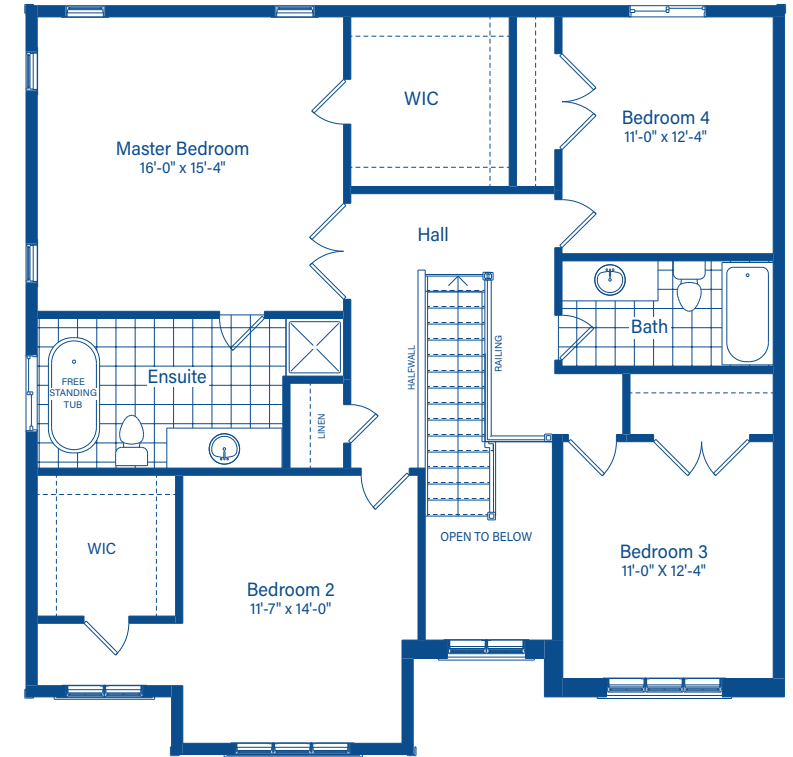

# TERRA COTTA

2584 SQ.FT.

ELEVATION H

**DEVONLEIGH HOMES**  
WEB: [DevonleighHomes.com](http://DevonleighHomes.com)

Plans and specifications are subject to change without notice.  
All renderings and photographs are artist's concept. E&O.E.

BASEMENT

MAIN FLOOR

SECOND FLOOR