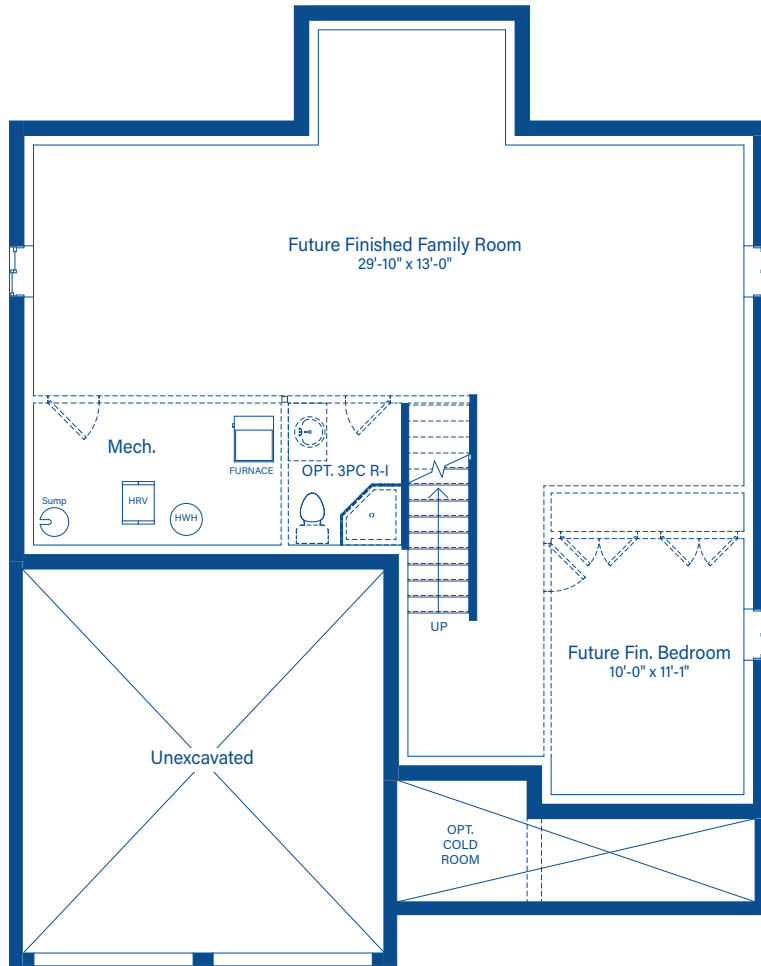

# TERRA COTTA

2584 SQ.FT.

ELEVATION H

**DEVONLEIGH HOMES**  
WEB: [DevonleighHomes.com](http://DevonleighHomes.com)

Plans and specifications are subject to change without notice.  
All renderings and photographs are artist's concept. E&O.E.

BASEMENT

MAIN FLOOR

SECOND FLOOR