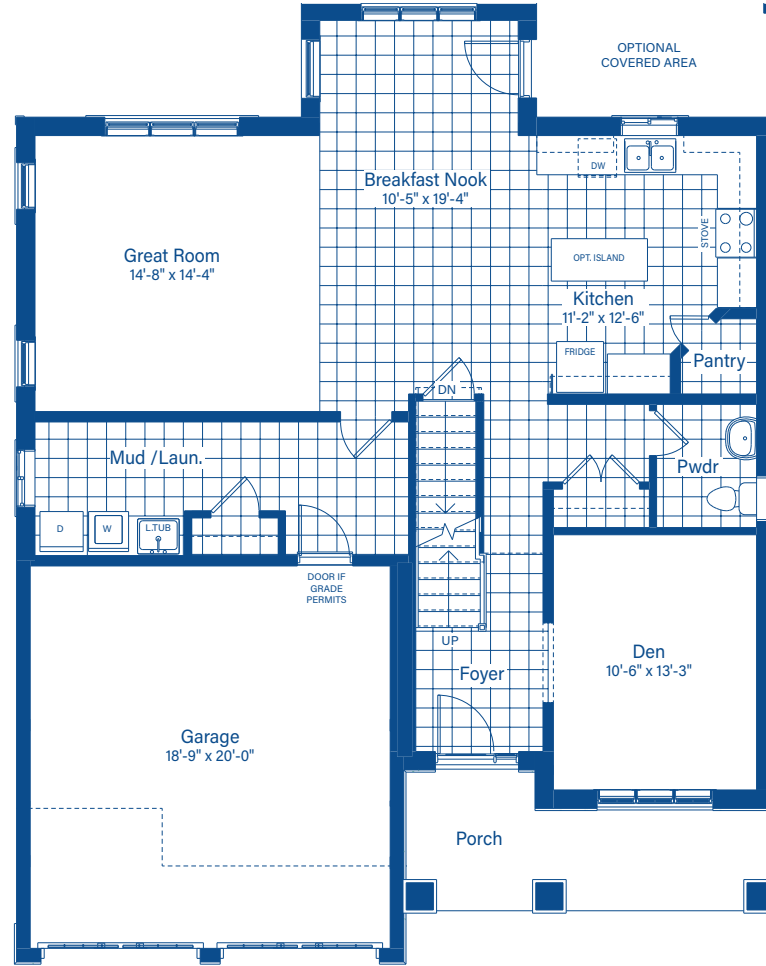

# TERRA COTTA

2584 SQ.FT.

ELEVATION H

**DEVONLEIGH HOMES**  
WEB: [DevonleighHomes.com](http://DevonleighHomes.com)

Plans and specifications are subject to change without notice.  
All renderings and photographs are artist's concept. E&O.E.

BASEMENT

MAIN FLOOR

SECOND FLOOR